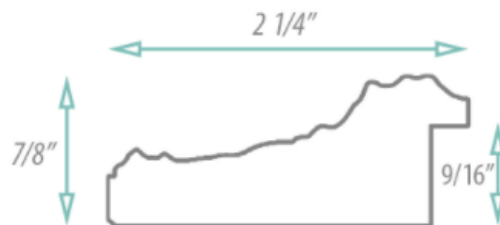

SPECIFICATION SHEET

FRAMED MIRROR

MODEL#: FM 83353-18X40

FRAMED MIRRORS COLLECTION

FEATURES:

- ONE 18X40" HIGH RESOLUTION SILVER PLATE GLASS MIRROR SIZE W/ DECORATIVE FRAME.
- "WALL HUGGER" HANGER FOR MOUNTING INCLUDED.
- STANDARD MOUNTING STYLE IS VERTICAL. FOR HORIZONTAL, PLEASE SPECIFY WHEN ORDERING.
- PACKED IN FOUR WALL (FOLDED DOUBLE WALL) CORRUGATION.
- STYLE: ORNATE
- COLOR: SILVER
- FINISH: LEAF/FOIL

MIRROR FINISHES:

- FLAT POLISHED EDGE
- BEVELED EDGE

OVERALL SIZE DIMENSION: 22 1/2" WIDE X 44 1/2" HIGH X 1" DEEP